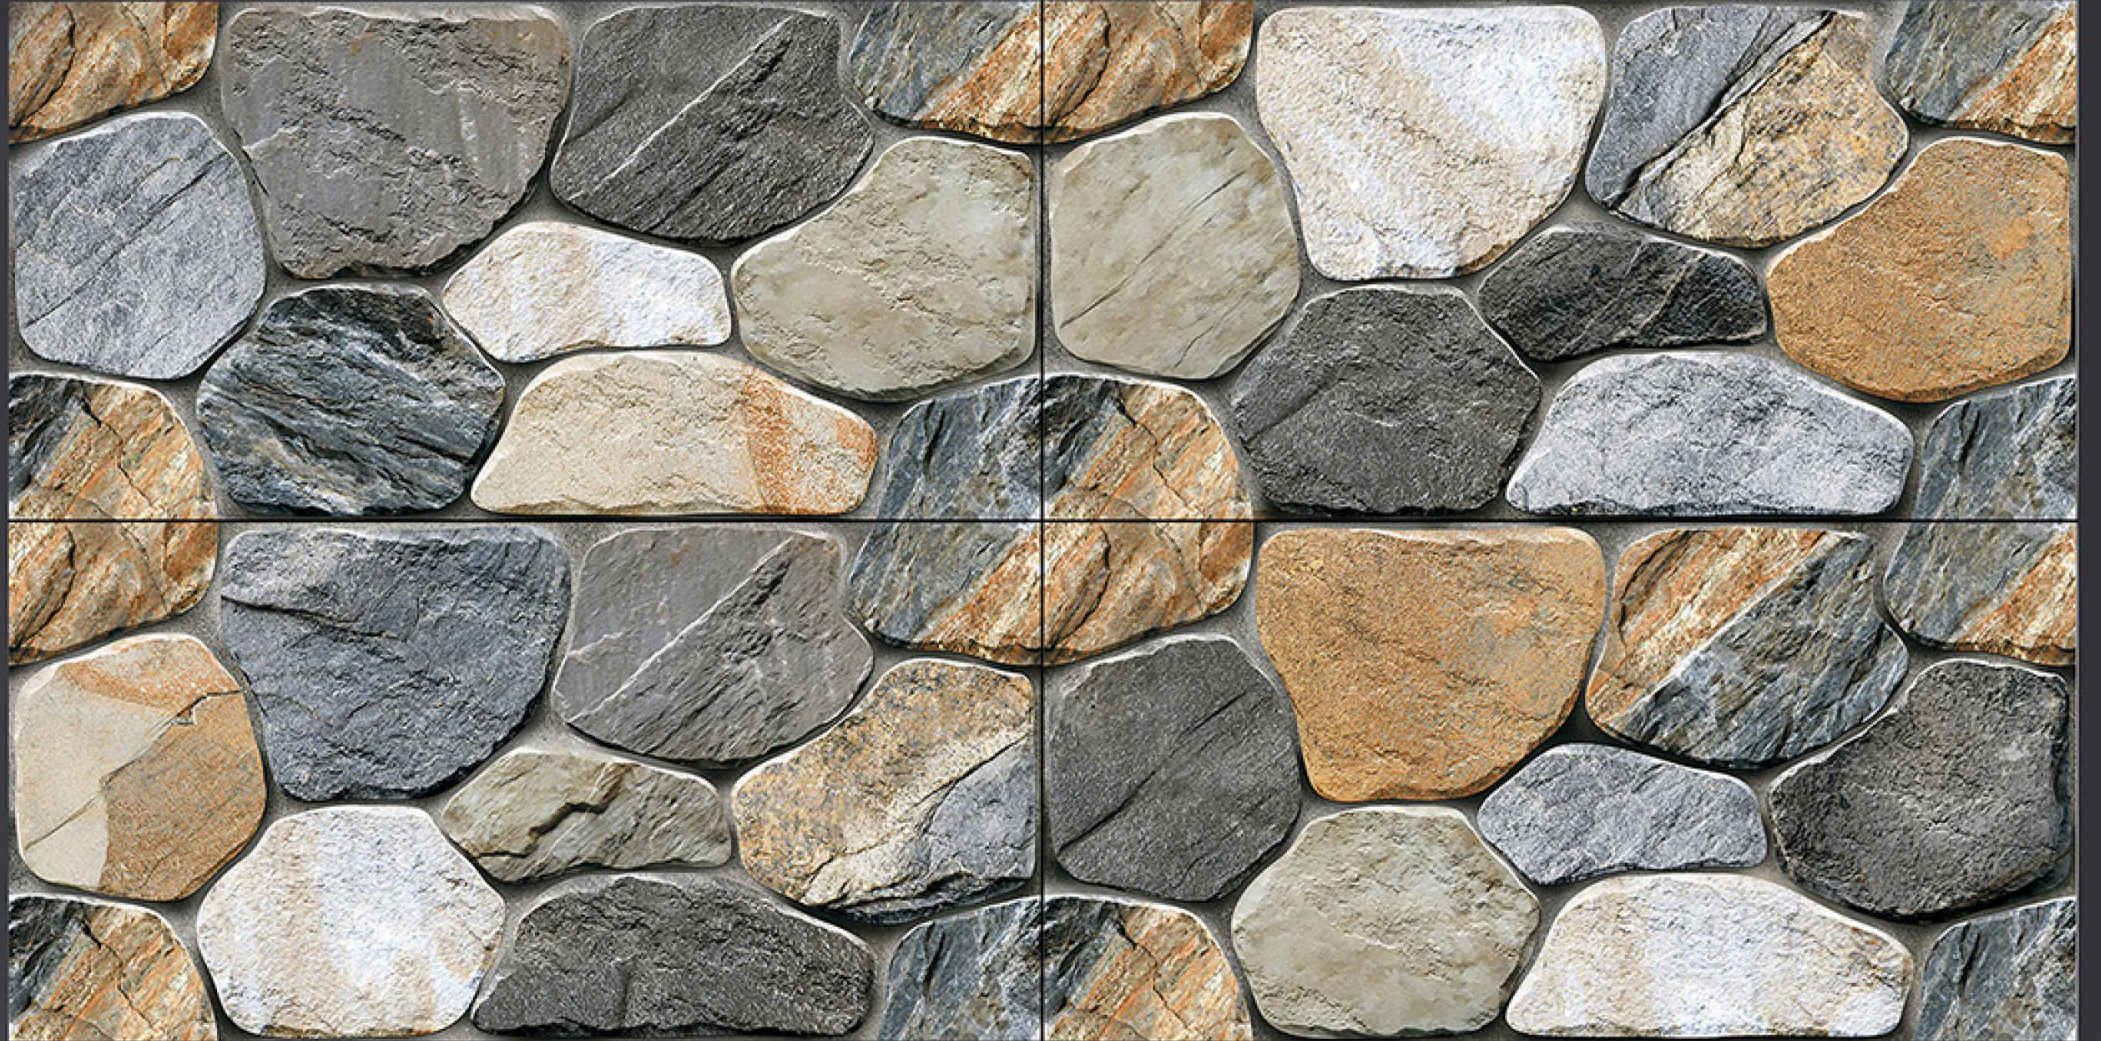

**HIGH DEPTH ELEVATION
300X600 MM**

KHOKHANITM
CERAMIC PVT. LTD.

BLEND IN NATURE

KHOKHANI

9003

9053

9054

9066